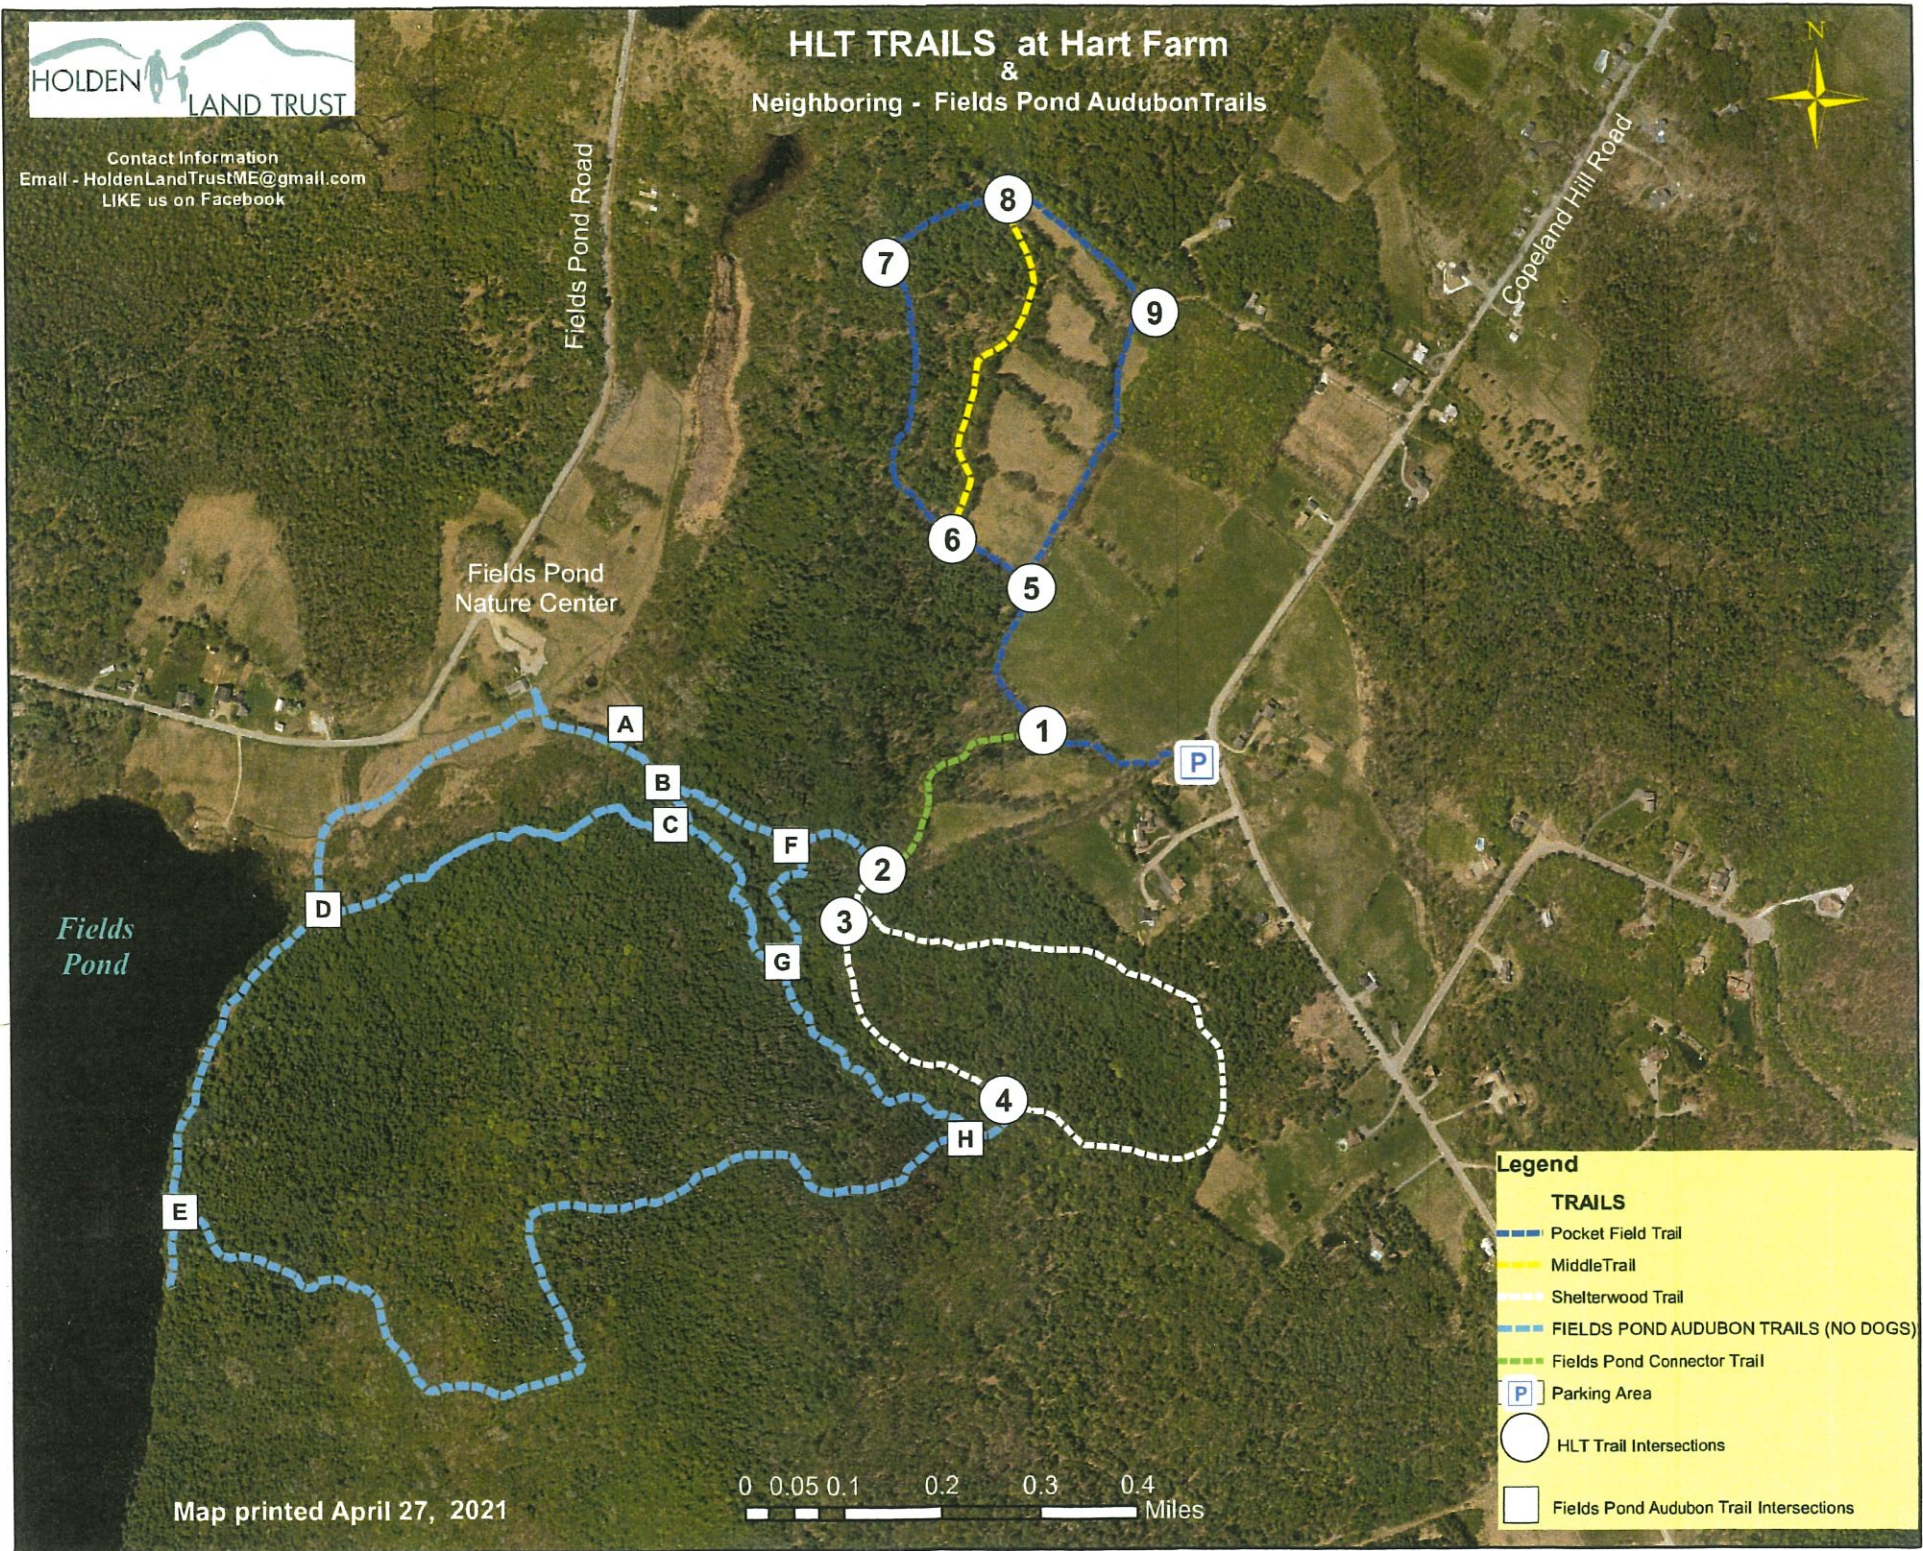

Contact Information
 Email - HoldenLandTrustME@gmail.com
 LIKE us on Facebook

HLT TRAILS at Hart Farm & Neighboring - Fields Pond Audubon Trails

Legend

TRAILS

- Pocket Field Trail
- Middle Trail
- Shelterwood Trail
- FIELDS POND AUDUBON TRAILS (NO DOGS)
- Fields Pond Connector Trail
- Parking Area
- HLT Trail Intersections
- Fields Pond Audubon Trail Intersections

Map printed April 27, 2021